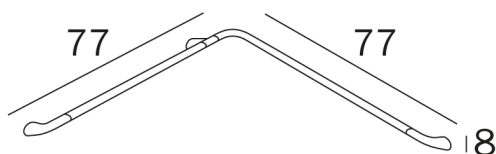

CONFORT

design Matteo Thun and Antonio Rodriguez

COD AH994B

Corner safety support, left hand

1.500N (~150 KG)

DISEGNO TECNICO

FINISHES

CR Chrome-plated